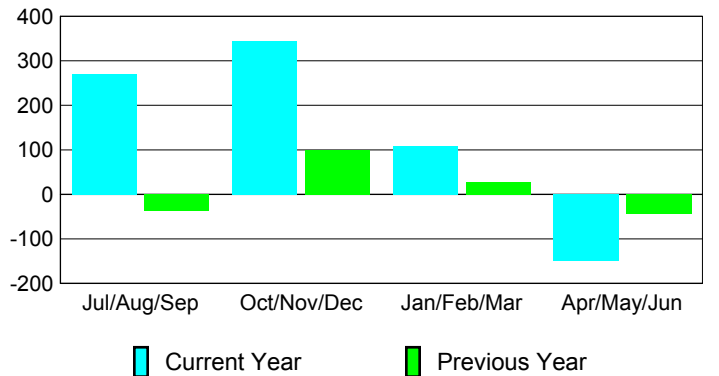

Comparison of Membership Gain/Loss

Current Year Compared to the Previous Year