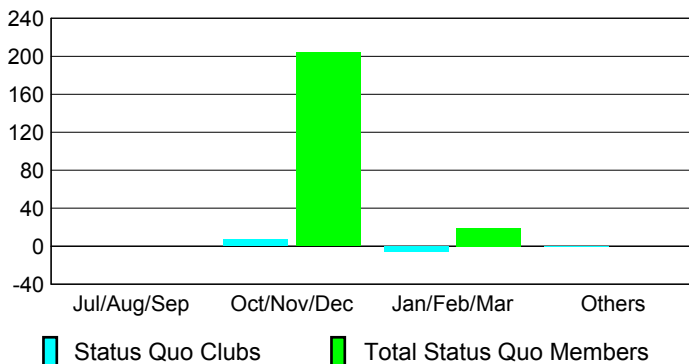

Club Results 2009-2010

Goal, New, Dropped, Gain/Loss

Comparison of Club Gain/Loss

Current Year Compared to the Previous Year

YTD Status Quo Clubs 2009-2010

Status Quo Clubs Compared to Status Quo Members

MEMBERSHIP

**Membership Results
2009-2010**

**Membership
2008-2009**

Month	Net Memb Goal	Actual New Memb	Actual Dropped Memb	Gain/Loss of Memb	Gain/Loss of Memb
Jul/Aug/Sep	125	397	-126	271	-37
Oct/Nov/Dec	0	363	-19	344	99
Jan/Feb/Mar	5	132	-24	108	27
Apr/May/June	10	42	-192	-150	-43
Totals	140	934	-361	573	46