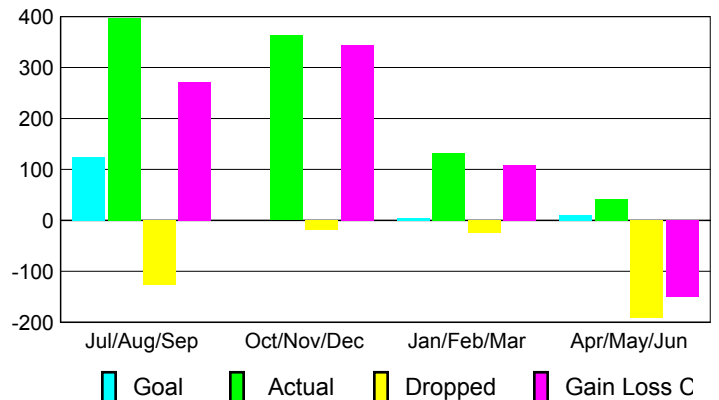

Membership Results 2009-2010

Goal, New, Dropped, Gain/Loss