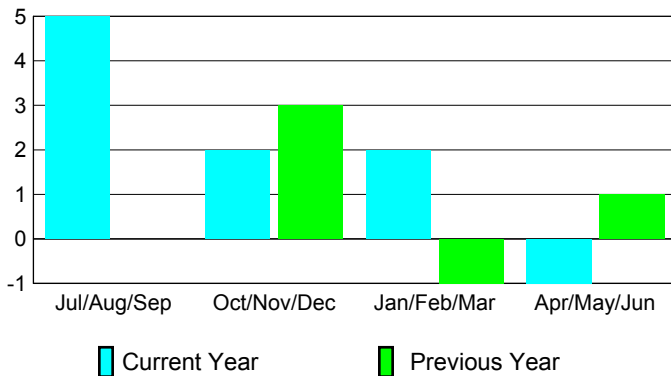

2009-2010 GMT Quarterly Report for District (or Undistricted) **District 323 H2**

GMT: KAMLESH JAIN

Location: INDIA

GMT CA: 6

CLUBS

**Club Results
2009-2010**

**Clubs
2008-2009**

Month	New Club Goal	Actual New Clubs	Actual Dropped Clubs	Gain/Loss of Clubs	Gain/Loss of Clubs
Jul/Aug/Sep	5	6	-1	5	0
Oct/Nov/Dec	0	1	1	2	3
Jan/Feb/Mar	0	3	-1	2	-1
Apr/May/June	0	0	-1	-1	1
Totals	5	10	-2	8	3

Club Results 2009-2010

Goal, New, Dropped, Gain/Loss

Comparison of Club Gain/Loss

Current Year Compared to the Previous Year

YTD Status Quo Clubs 2009-2010

Status Quo Clubs Compared to Status Quo Members

MEMBERSHIP