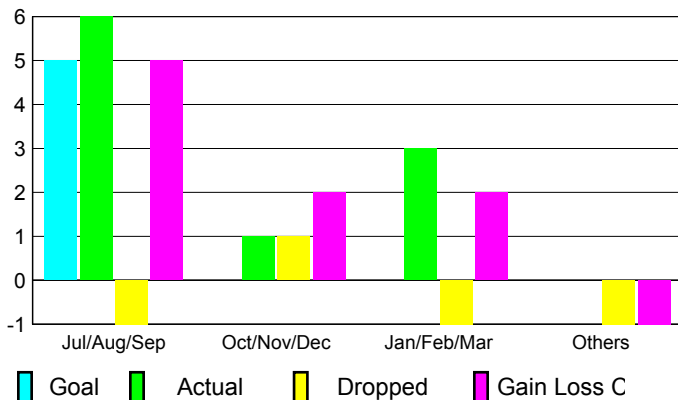

2009-2010 GMT Quarterly Report for District (or Undistricted) **District 323 H2**

GMT: KAMLESH JAIN

Location: INDIA

GMT CA: 6

CLUBS

**Club Results
2009-2010**

**Clubs
2008-2009**

Month	New Club Goal	Actual New Clubs	Actual Dropped Clubs	Gain/Loss of Clubs	Gain/Loss of Clubs
Jul/Aug/Sep	5	6	-1	5	0
Oct/Nov/Dec	0	1	1	2	3
Jan/Feb/Mar	0	3	-1	2	-1
Apr/May/June	0	0	-1	-1	1
Totals	5	10	-2	8	3

Club Results 2009-2010

Goal, New, Dropped, Gain/Loss

Comparison of Club Gain/Loss

Current Year Compared to the Previous Year

YTD Status Quo Clubs 2009-2010

Status Quo Clubs Compared to Status Quo Members

MEMBERSHIP

**Membership Results
2009-2010**

**Membership
2008-2009**

Month	Net Memb Goal	Actual New Memb	Actual Dropped Memb	Gain/Loss of Memb	Gain/Loss of Memb
Jul/Aug/Sep	125	397	-126	271	-37
Oct/Nov/Dec	0	363	-19	344	99
Jan/Feb/Mar	5	132	-24	108	27
Apr/May/June	10	42	-192	-150	-43
Totals	140	934	-361	573	46